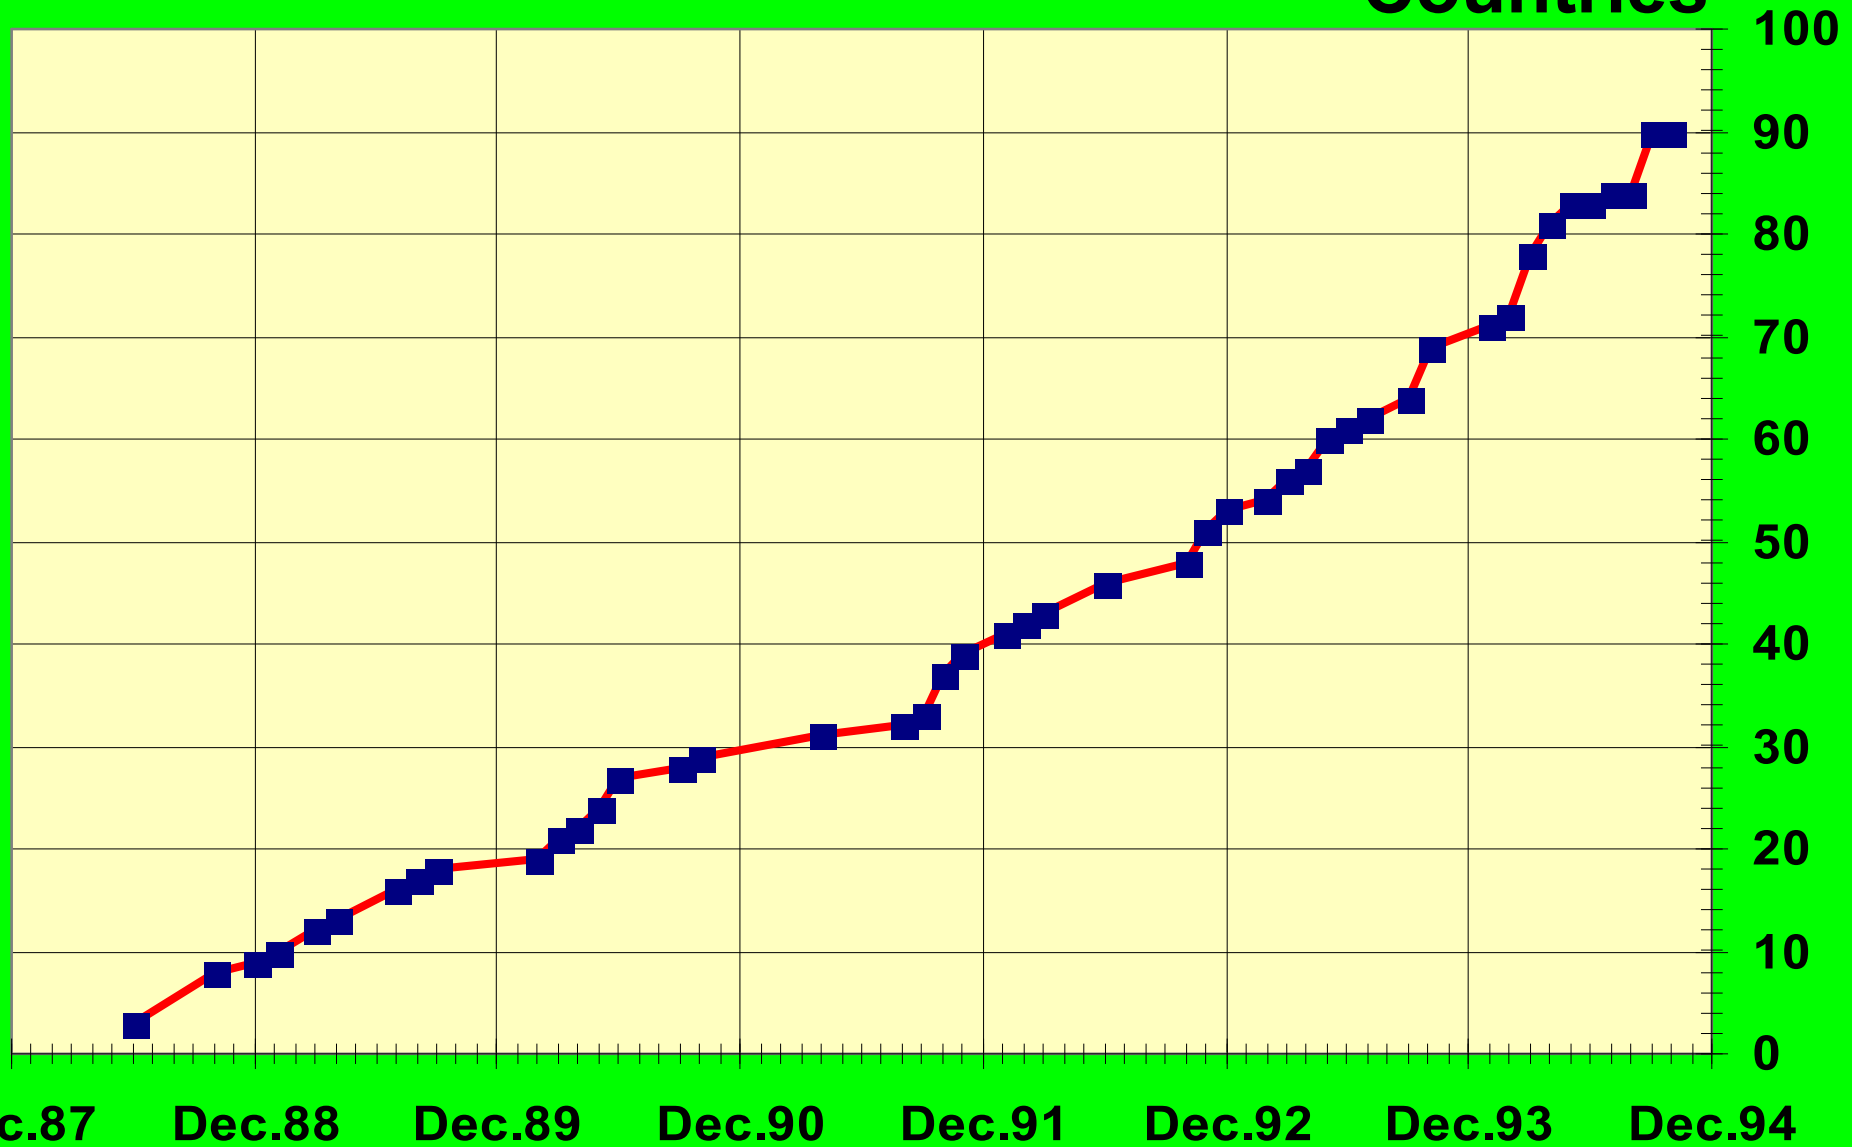

Internet NSFNet Backbone Connectivity

Countries

Dec.87
Source:

Dec.88

Dec.89

Dec.90

Dec.91

Dec.92

Dec.93

Dec.94

<ftp://nic.merit.edu/statistics/nsfnet>

Source: nis.nsf.net country connectivity